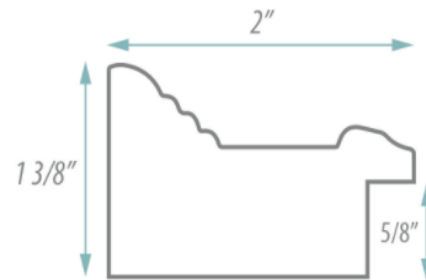

SPECIFICATION SHEET

FRAMED MIRROR

MODEL#: FM 79764-21X30

FRAMED MIRRORS COLLECTION

FEATURES:

- ONE 21X30" HIGH RESOLUTION SILVER PLATE GLASS MIRROR SIZE W/ DECORATIVE FRAME.
- "WALL HUGGER" HANGER FOR MOUNTING INCLUDED.
- STANDARD MOUNTING STYLE IS VERTICAL. FOR HORIZONTAL, PLEASE SPECIFY WHEN ORDERING.
- PACKED IN FOUR WALL (FOLDED DOUBLE WALL) CORRUGATION.
- STYLE: CLASSIC
- COLOR: BLACK/SILVER
- FINISH: ACCENT/MATTE

MIRROR FINISHES:

- FLAT POLISHED EDGE
- BEVELED EDGE

OVERALL SIZE DIMENSION: 25" WIDE X 34" HIGH X 1 3/8" DEEP